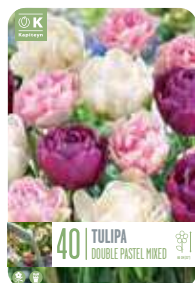

**Tulipa double pastel
Mixed Colours**
Size: 11/12 cm 15 x 40 Bulbs
633409 8711805151096