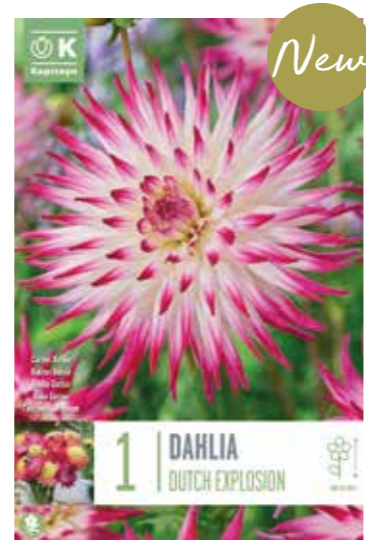

Canna Brown Leaf Angel Martin
 Size: I 10 x 1 Plant
669 072 8711805153809

Canna Brown Leaf Black Knight
 Size: I 10 x 1 Plant
669 042 8711805153779

Canna Brown Leaf Wyoming
 Size: I 10 x 1 Plant
669 037 8711805153762

Canna Green Leaf Cleopatra
 Size: I 10 x 1 Plant
669 074 8711805153854

Canna Green Leaf President
 Size: I 10 x 1 Plant
669 052 8711805153786

Canna Green Leaf Richard Wallace
 Size: I 10 x 1 Plant
669 062 8711805153793