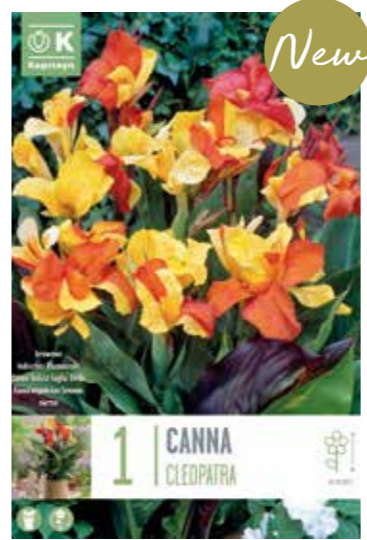

PREMIUM BULBS

New capper size and lay-out.
1 New variety.

Dahlia decorative Matrix

Size: l 15 x 2 Bulbs
671 364 8711805153724

Cappercard Premium Bulb Collection

17 x 20,3 cm

VARIETY SELECTION

9 New varieties.

Canna Brown Leaf Angel Martin
 Size: I 10 x 1 Plant
669 072 8711805153809

Canna Brown Leaf Black Knight
 Size: I 10 x 1 Plant
669 042 8711805153779

Canna Brown Leaf Wyoming
 Size: I 10 x 1 Plant
669 037 8711805153762