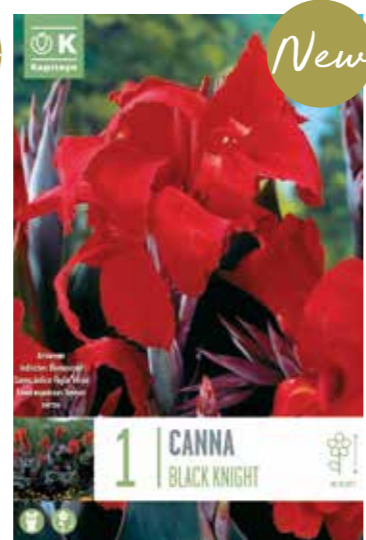

Canna Brown Leaf Black Knight
Size: I 10 x 1 Plant
669 042 8711805153779